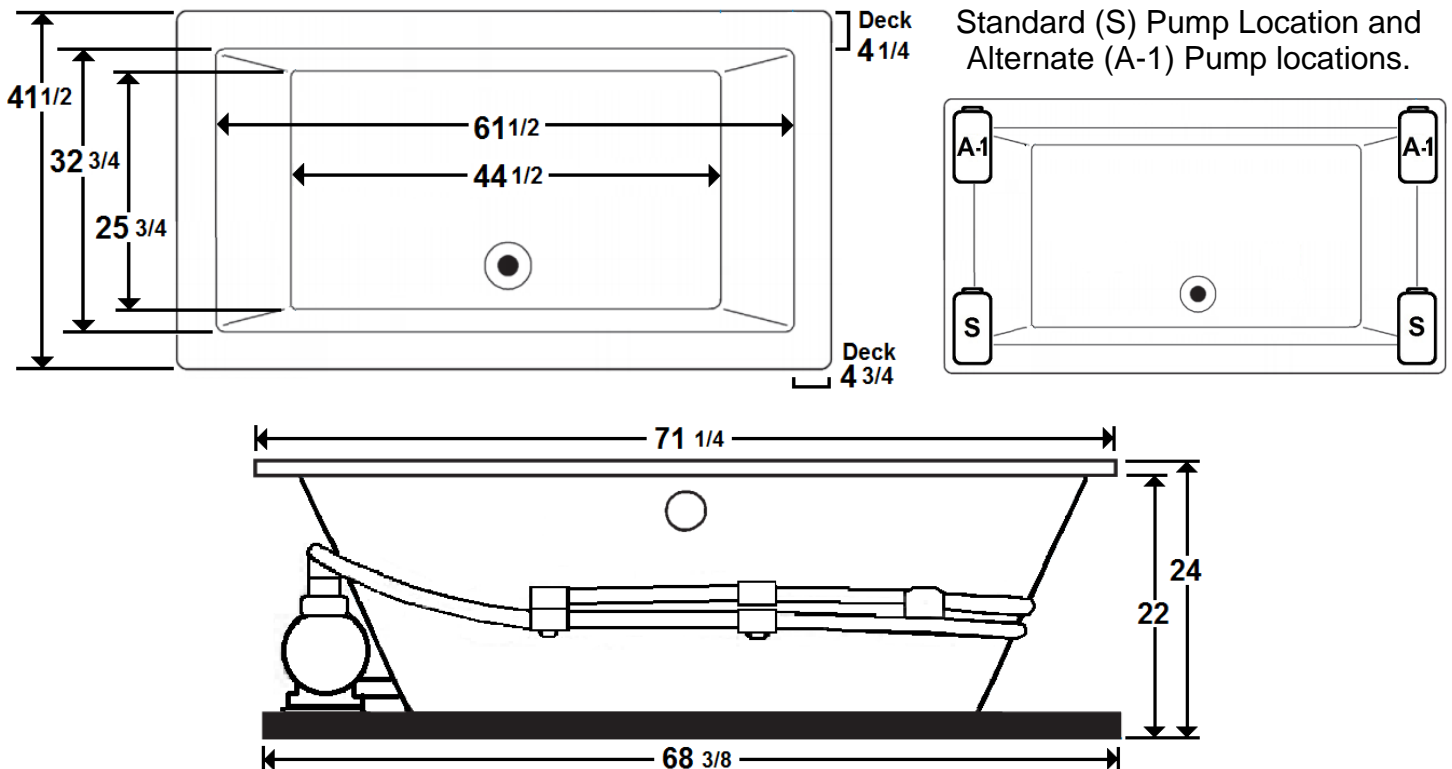

FARRELL 5

72" x 42" Drop-In Acrylic Combo Bath

Model Number
7242FWA064
Drop-In Combo Bath in White

Features

- Color-matched jet trim
- 10 adjustable hydrotherapy jets
- 24 high output lateral air jets
- Constructed of high-gloss durable acrylic
- 3-Speed control for the 13.0 Amp pump
- 12.0 Amp variable speed blower
- Mood light included
- Inline heater available – LM300
- Pre-leveled base for easy installation
- Can be installed as an undermount
- Made in the USA

All dimensions are +/- 1/2" and subject to change without notice

Technical Information

- Weight: 188 lbs.
- Water Depth to Overflow: 17 3/4"
- Water Operating Level: NA
- Water Capacity:
- Sump Dimension: 61 1/2" x 44 1/2"